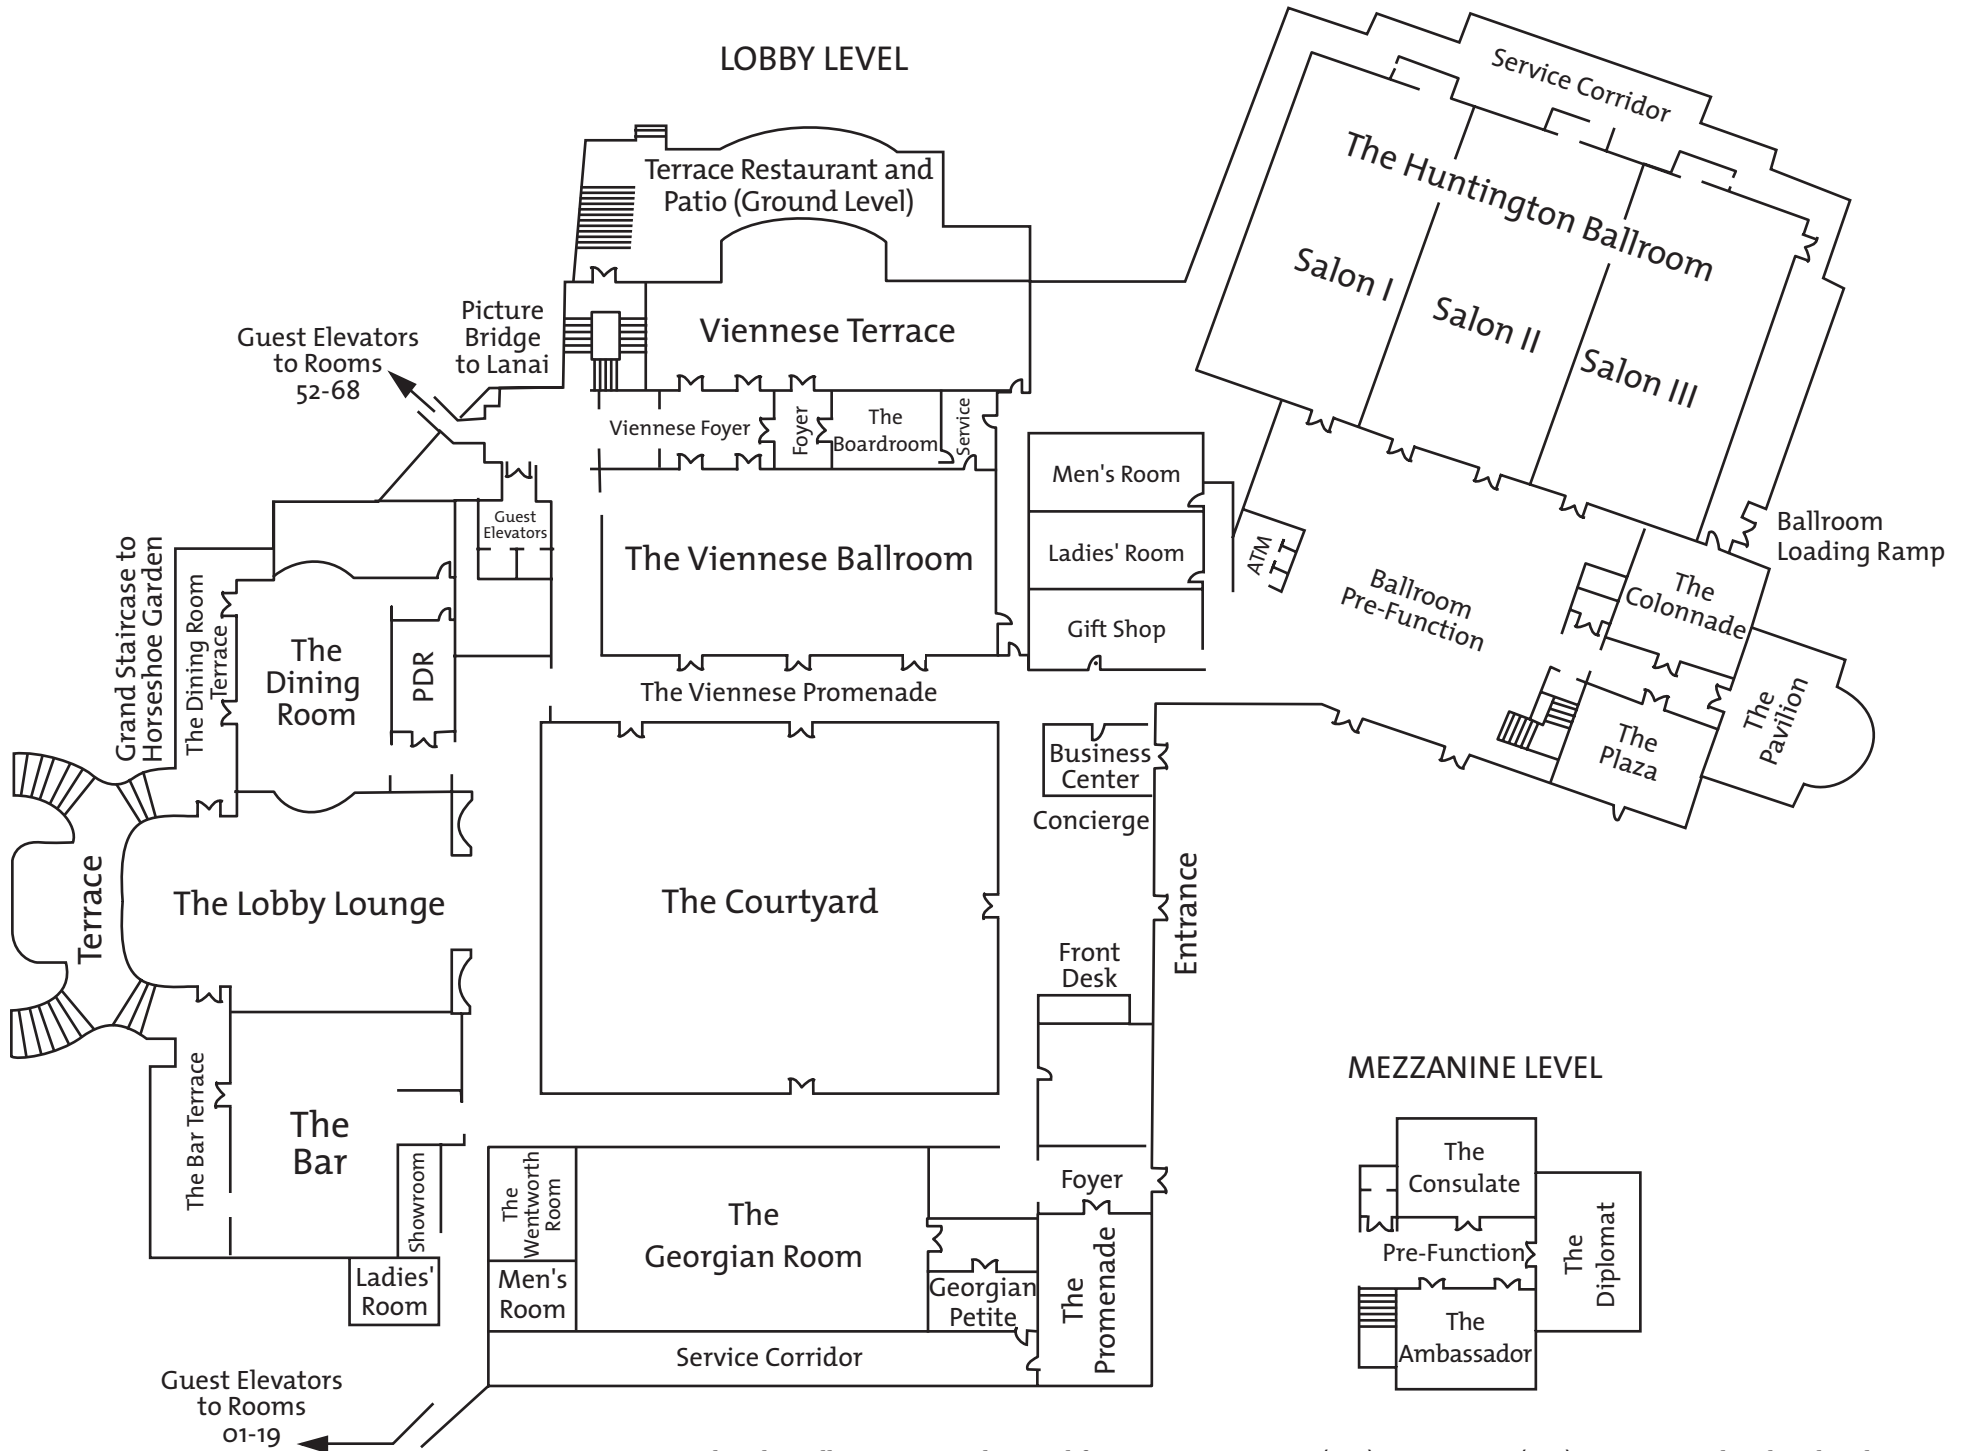

LOBBY LEVEL

MEZZANINE LEVEL